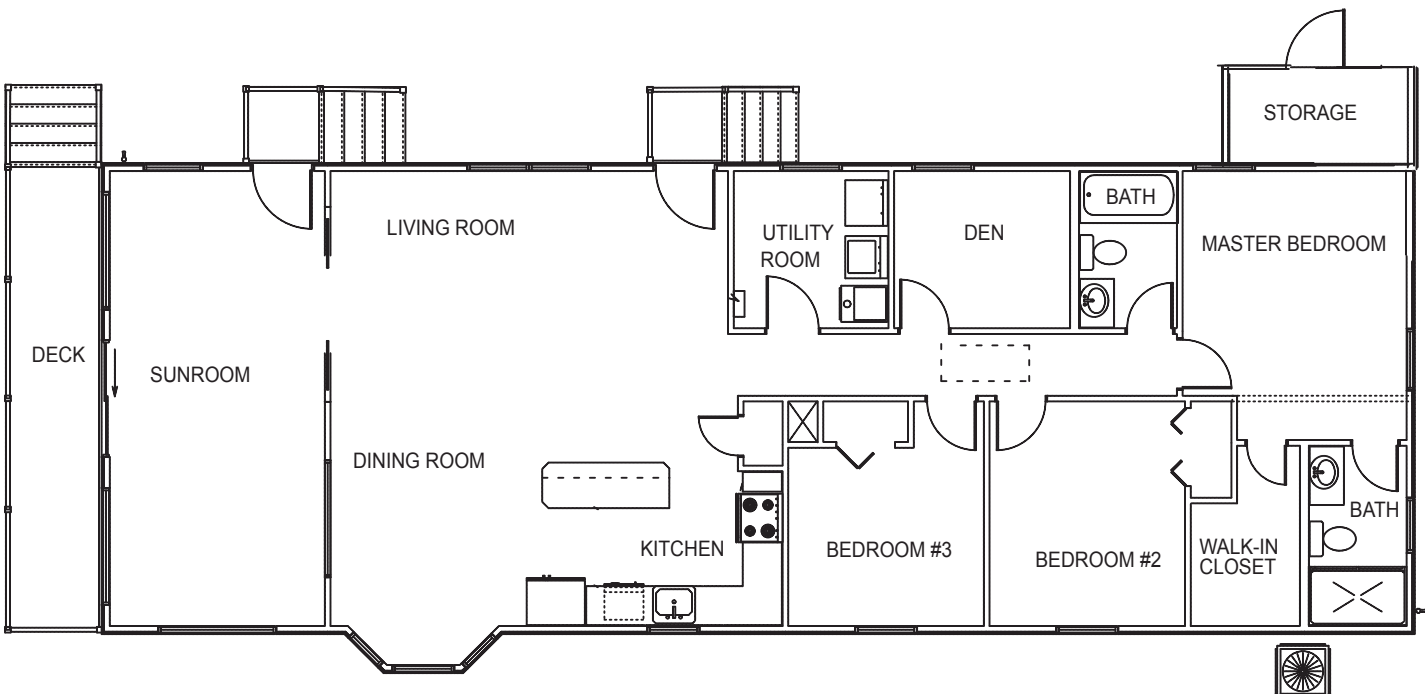

FRONT ELEVATION

## THE WALLOPS MODEL

This 4 Bedroom 2 Bath rancher has a deck and a porch, perfect for entertaining or relaxing. The bay window and walk-in closet add a custom touch.

### FLOOR PLAN

For Information Call ▶ 410-213-7721