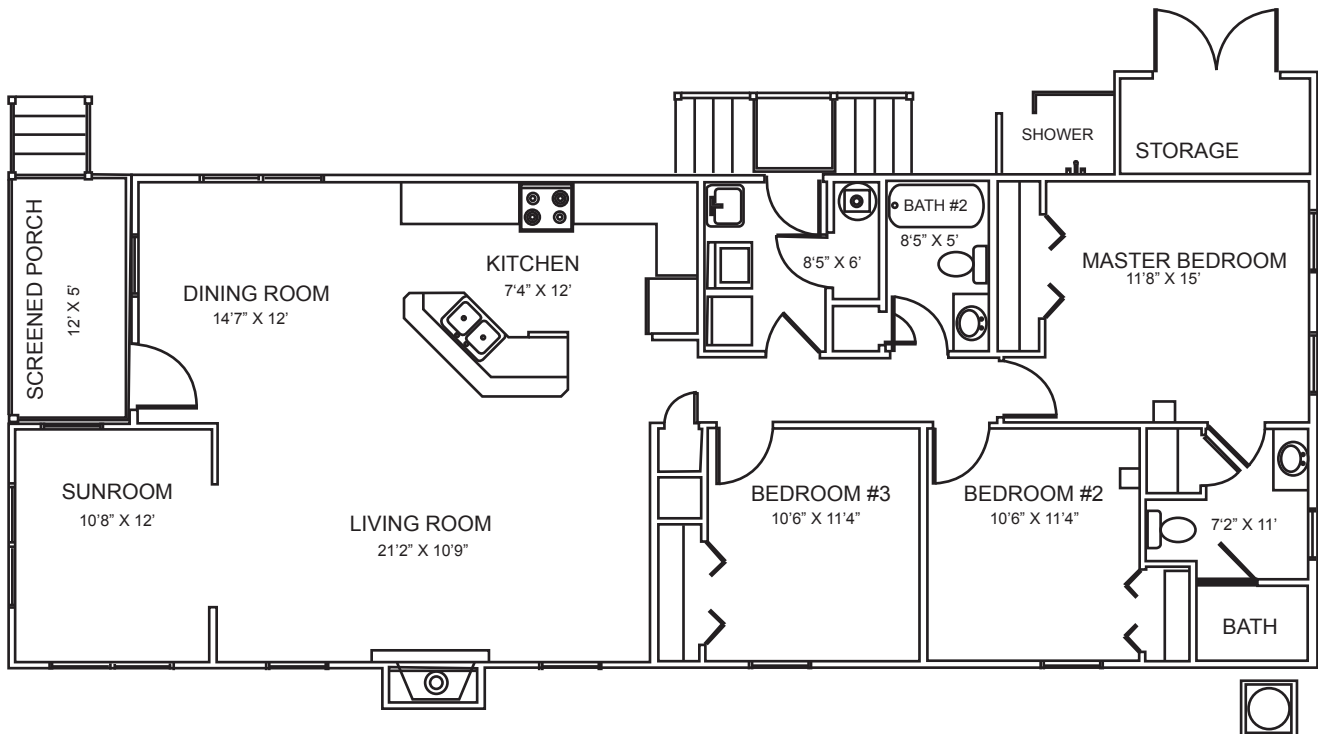

11718 Ocean Gateway, Ocean City, MD 21842

Swann Keys' Premier Builder
CUSTOM HOME BUILDER

FRONT ELEVATION

THE SOMERSET MODEL

This 3 Bedroom 2 Bath rancher includes cathedral ceilings and a screened-in porch. The open design is perfect for entertaining guests.

FLOOR PLAN

For Information Call ▶ 410.213.7721