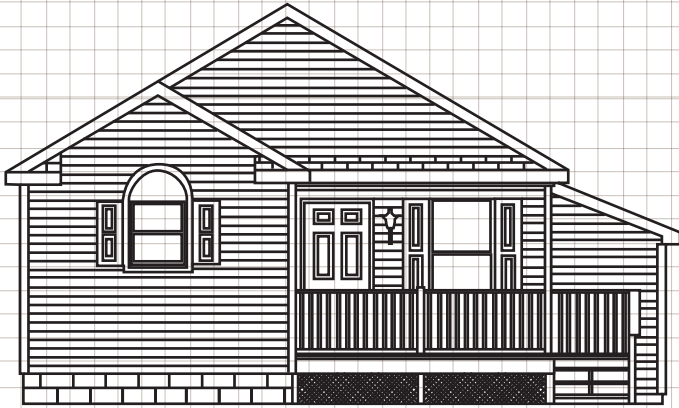

11718 Ocean Gateway, Ocean City, MD 21842 | Swann Keys' Premier Builder

CUSTOM HOME BUILDER

FRONT ELEVATION

THE SINEPUXENT MODEL

This 4 Bedroom 2 Bath rancher has cathedral ceilings and a covered porch. The open dining, living, and kitchen area is perfect for entertaining.