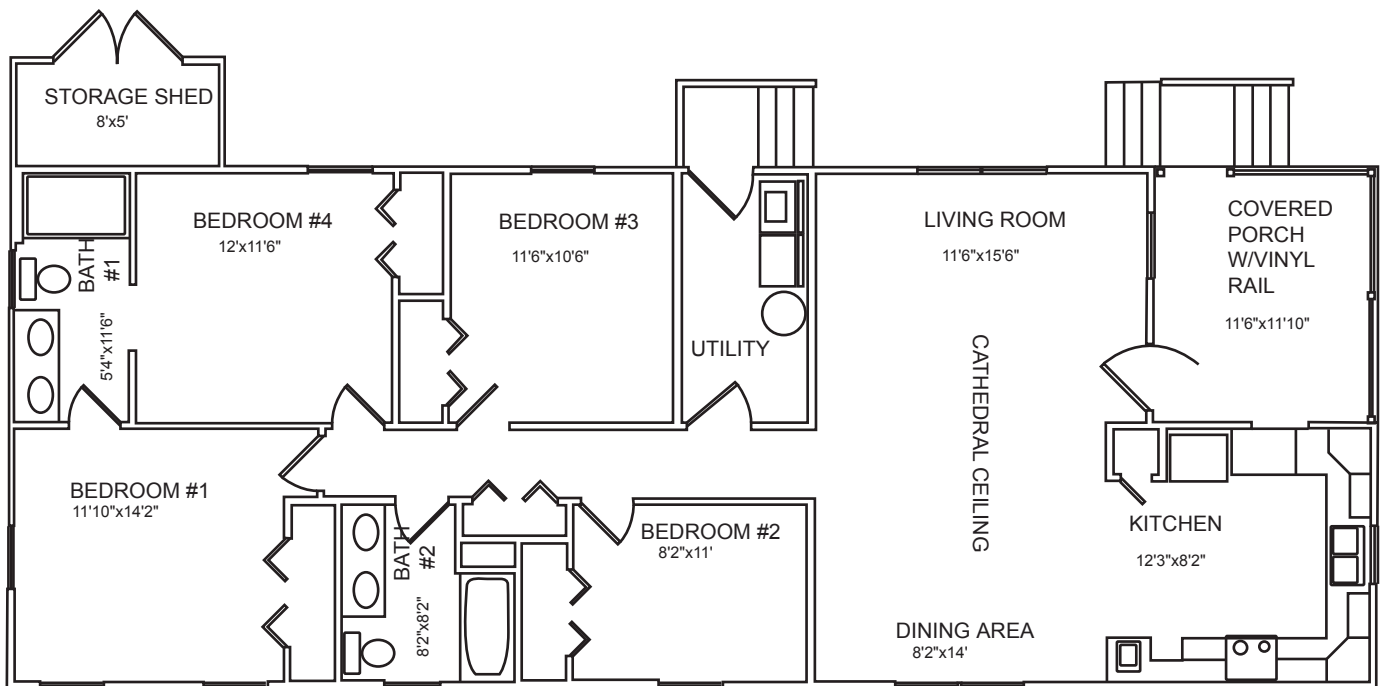

11718 Ocean Gateway, Ocean City, MD 21842 | Swann Keys' Premier Builder

CUSTOM HOME BUILDER

FRONT ELEVATION

THE SINEPUXENT MODEL

This 4 Bedroom 2 Bath rancher has cathedral ceilings and a covered porch. The open dining, living, and kitchen area is perfect for entertaining.

FLOOR PLAN

For Information Call ▶ 410.213.7721