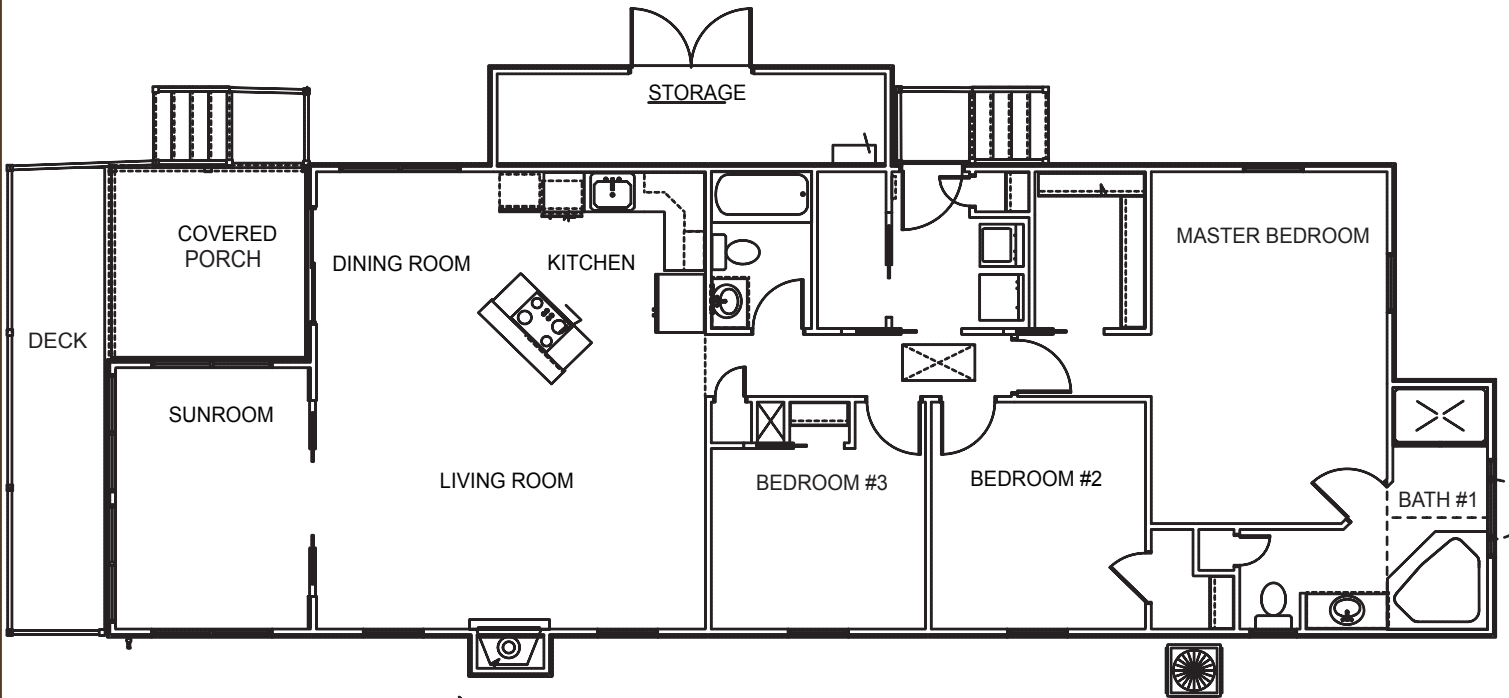

11718 Ocean Gateway, Ocean City, MD 21842

Swann Keys' Premier Builder CUSTOM HOME BUILDER

REAR ELEVATION

THE OCRACOKE MODEL

This 3 Bedroom 2 Bath rancher includes cathedral ceilings, porch, sunroom and deck. This allows for outdoor living at its finest. The dormers and cathedral ceilings really open up the space.

FLOOR PLAN

For Information Call ▶ 410.213.7721