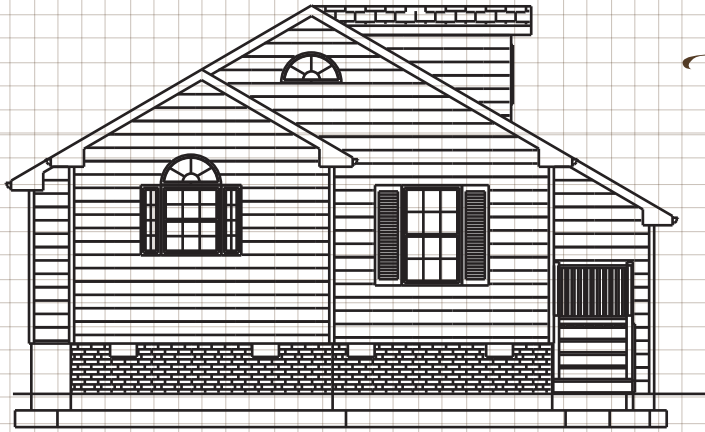

11718 Ocean Gateway, Ocean City, MD 21842

Swann Keys' Premier Builder CUSTOM HOME BUILDER

REAR ELEVATION

THE OCRACOKE MODEL

This 3 Bedroom 2 Bath rancher includes cathedral ceilings, porch, sunroom and deck. This allows for outdoor living at its finest. The dormers and cathedral ceilings really open up the space.