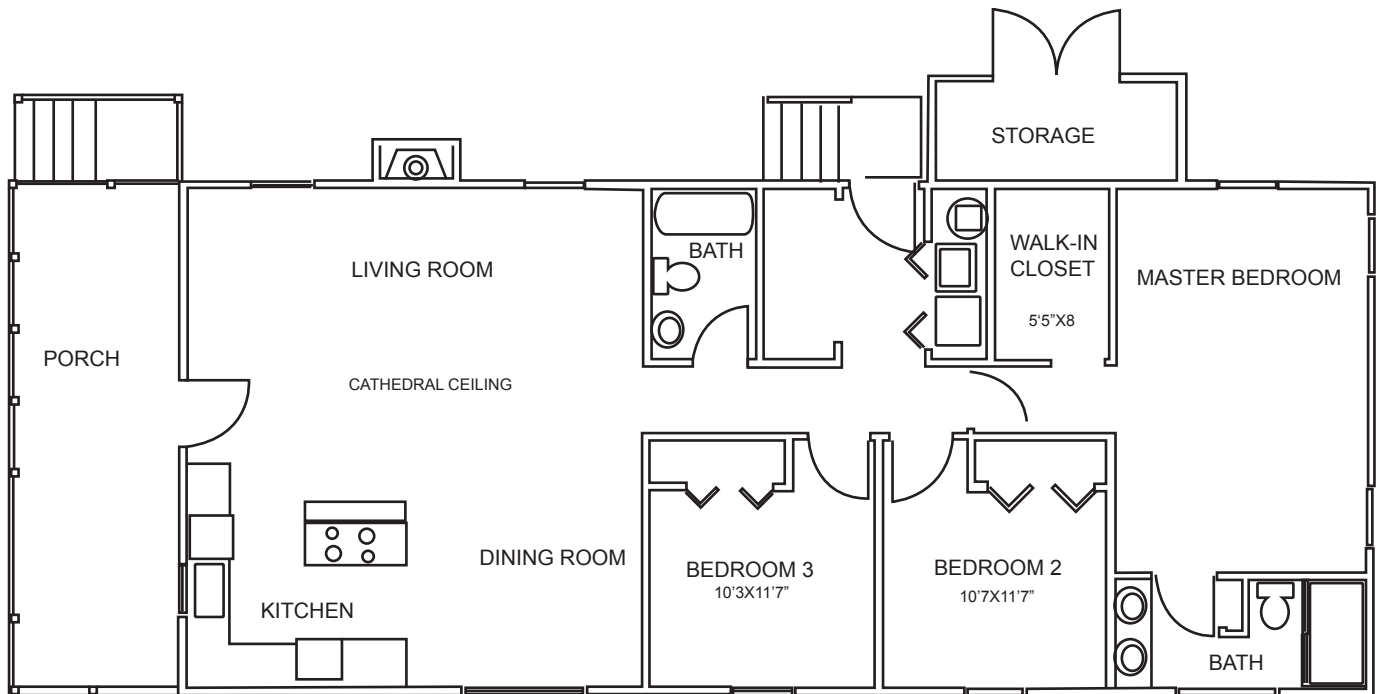

11718 Ocean Gateway, Ocean City, MD 21842 | Swann Keys' Premier Builder

CUSTOM HOME BUILDER

FRONT ELEVATION

THE DORCESTER MODEL

This 3 Bedroom 2 Bath rancher includes cathedral ceilings and a screened in porch. The open design is perfect for entertaining guests.

FLOOR PLAN

For Information Call ▶ 410.213.7721