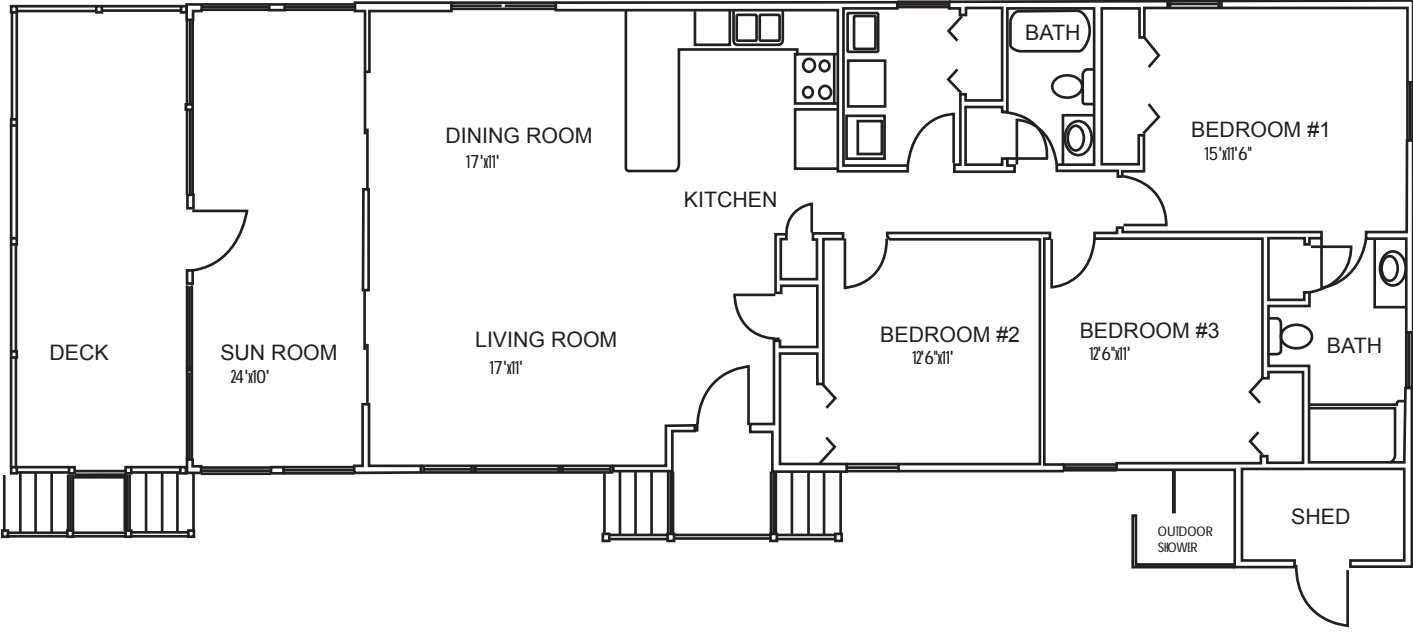

REAR ELEVATION

THE CHINCOTEAGUE
MODEL

This 3 Bedroom 2 Bath rancher includes a sunroom, deck, and an outdoor shower. Perfect after a long day at the beach. The airy design is great for guests.

FLOOR PLAN