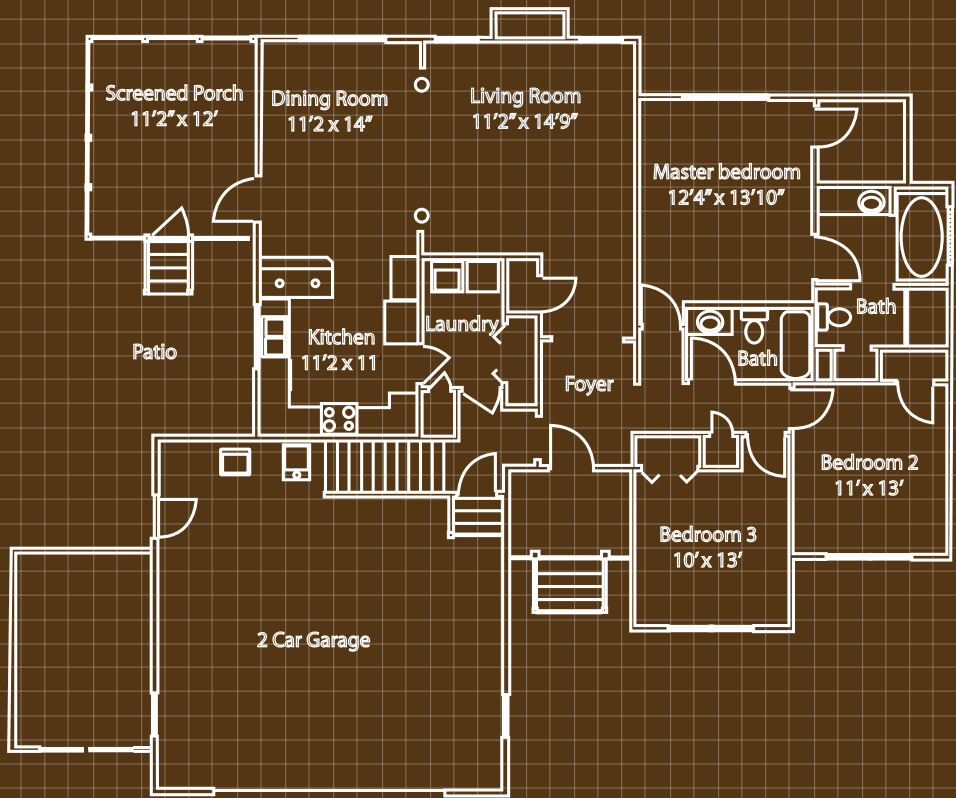

11718 Ocean Gateway, Ocean City, MD 21842 | Eastern Shore's Premier Builder

THE ST. MARTIN MODEL

FRONT ELEVATION

This 3 Bedroom 2 Bath home includes cathedral ceilings and a 2 car garage with bonus room, perfect for a growing family or grandparents.

FLOOR PLAN

..... For Information Call ▶ 410-213-7721