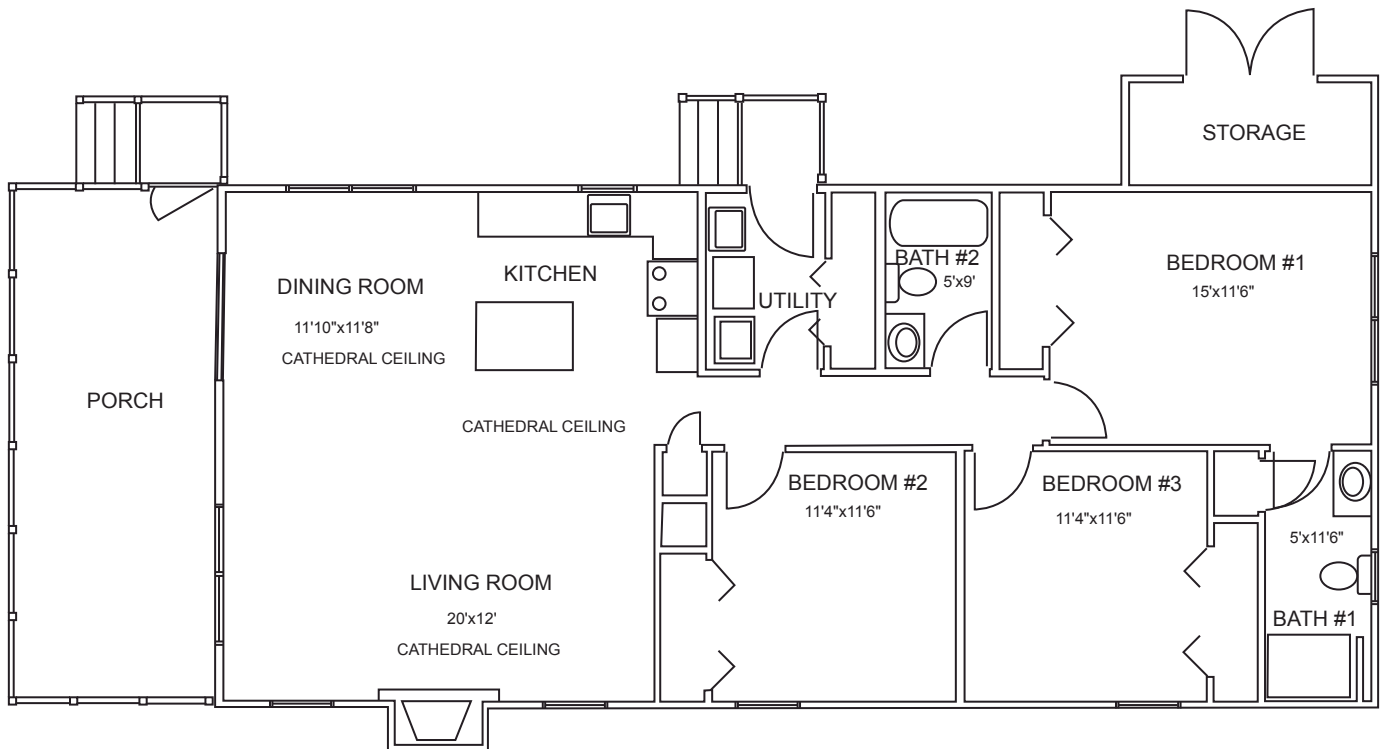

REAR ELEVATION

THE TANGIER MODEL

This 3 Bedroom 2 Bath rancher includes cathedral ceilings, porch and gas fireplace. The airy design makes this home great for entertaining guests.

FLOOR PLAN

For Information Call ▶ 410.213.7721