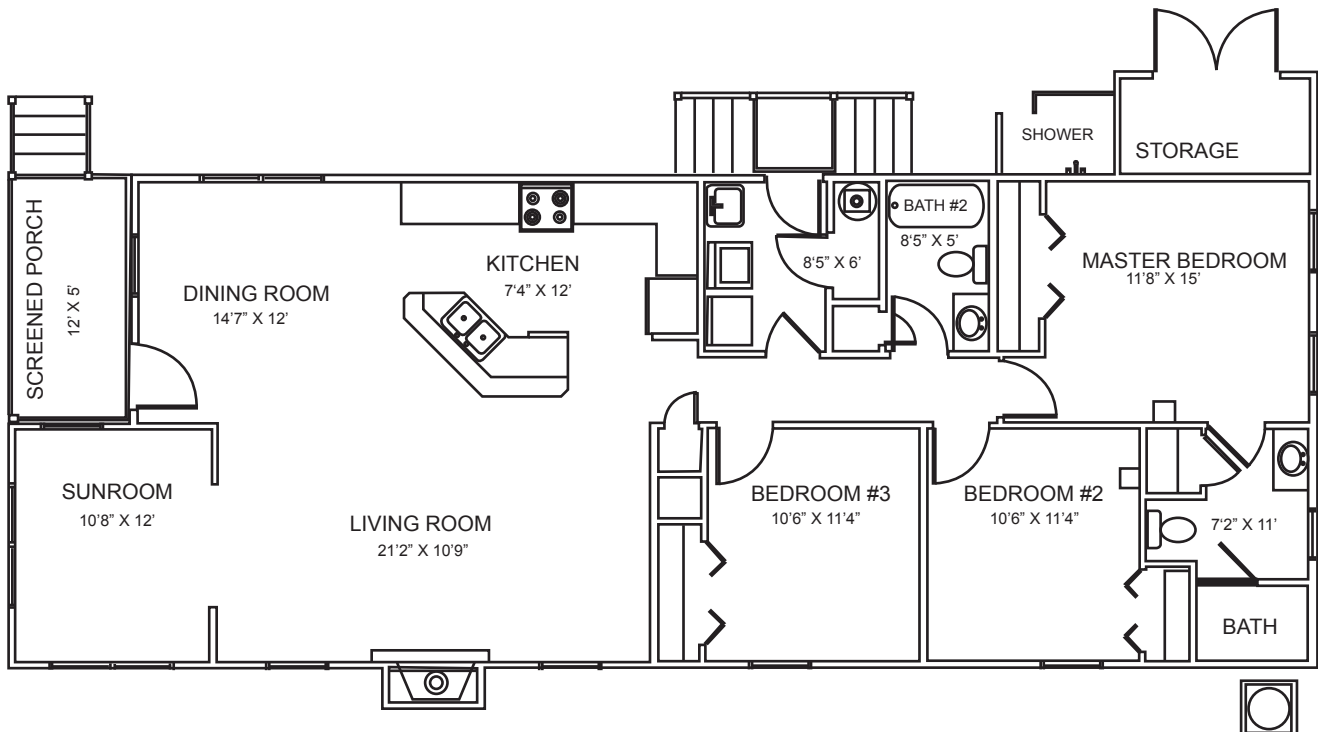

11718 Ocean Gateway, Ocean City, MD 21842 | Montego Bay's Premier Builder

CUSTOM HOME BUILDER

FRONT ELEVATION

THE SOMERSET MODEL

This 3 Bedroom 2 Bath rancher includes cathedral ceilings and a screened-in porch. The open design is perfect for entertaining guests.

FLOOR PLAN

For Information Call ▶ 410.213.7721