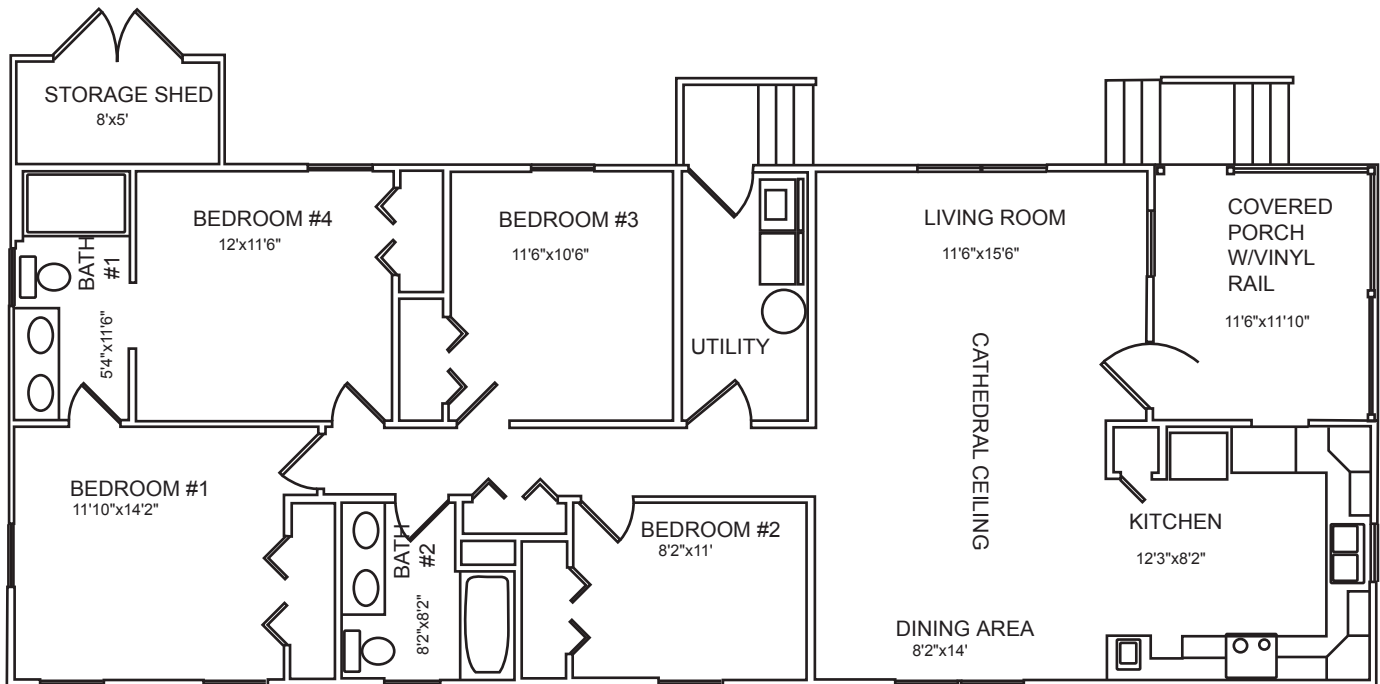

11718 Ocean Gateway, Ocean City, MD 21842 | Montego Bay's Premier Builder
CUSTOM HOME BUILDER

FRONT ELEVATION

THE SINEPUXENT MODEL

This 4 Bedroom 2 Bath rancher has cathedral ceilings and a covered porch. The open dining, living, and kitchen area is perfect for entertaining.

FLOOR PLAN

For Information Call ▶ 410.213.7721