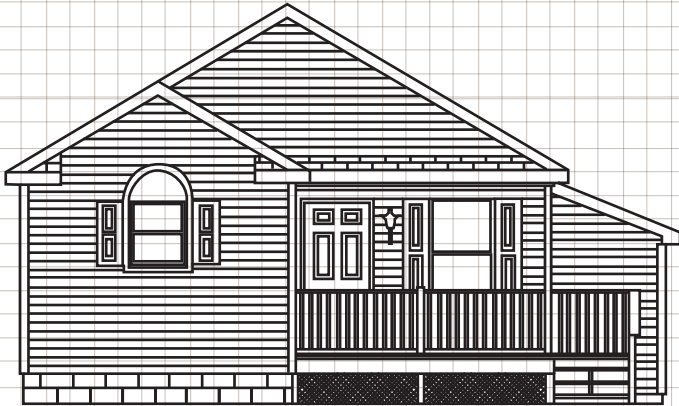

11718 Ocean Gateway, Ocean City, MD 21842 | Montego Bay's Premier Builder
CUSTOM HOME BUILDER

FRONT ELEVATION

THE SINEPUXENT MODEL

This 4 Bedroom 2 Bath rancher has cathedral ceilings and a covered porch. The open dining, living, and kitchen area is perfect for entertaining.