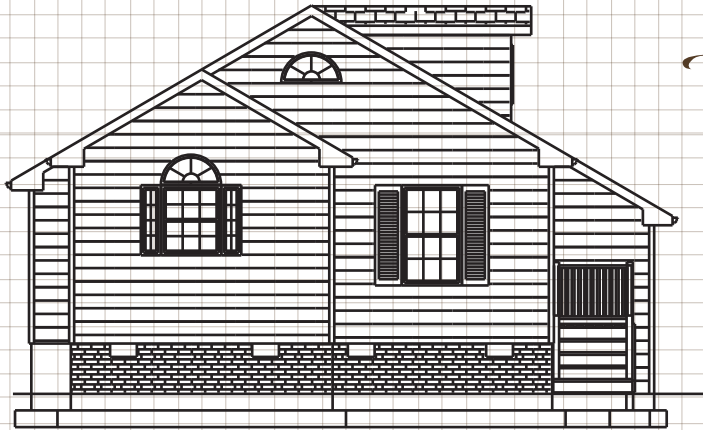

11718 Ocean Gateway, Ocean City, MD 21842

Montego Bay's Premier Builder

CUSTOM HOME BUILDER

REAR ELEVATION

THE OCRACOKE MODEL

This 3 Bedroom 2 Bath rancher includes cathedral ceilings, porch, sunroom and deck. This allows for outdoor living at its finest. The dormers and cathedral ceilings really open up the space.