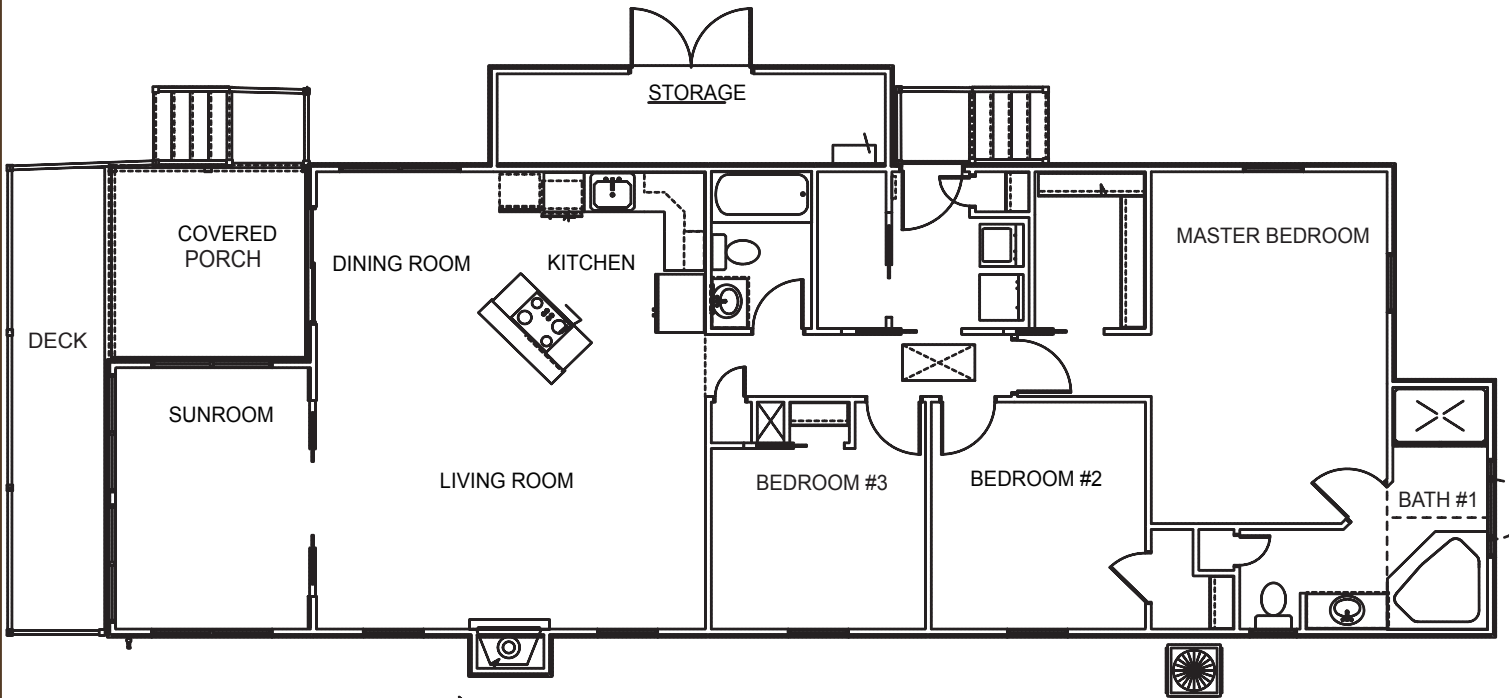

11718 Ocean Gateway, Ocean City, MD 21842

Montego Bay's Premier Builder

CUSTOM HOME BUILDER

REAR ELEVATION

THE OCRACOKE MODEL

This 3 Bedroom 2 Bath rancher includes cathedral ceilings, porch, sunroom and deck. This allows for outdoor living at its finest. The dormers and cathedral ceilings really open up the space.

FLOOR PLAN

For Information Call ▶ 410.213.7721