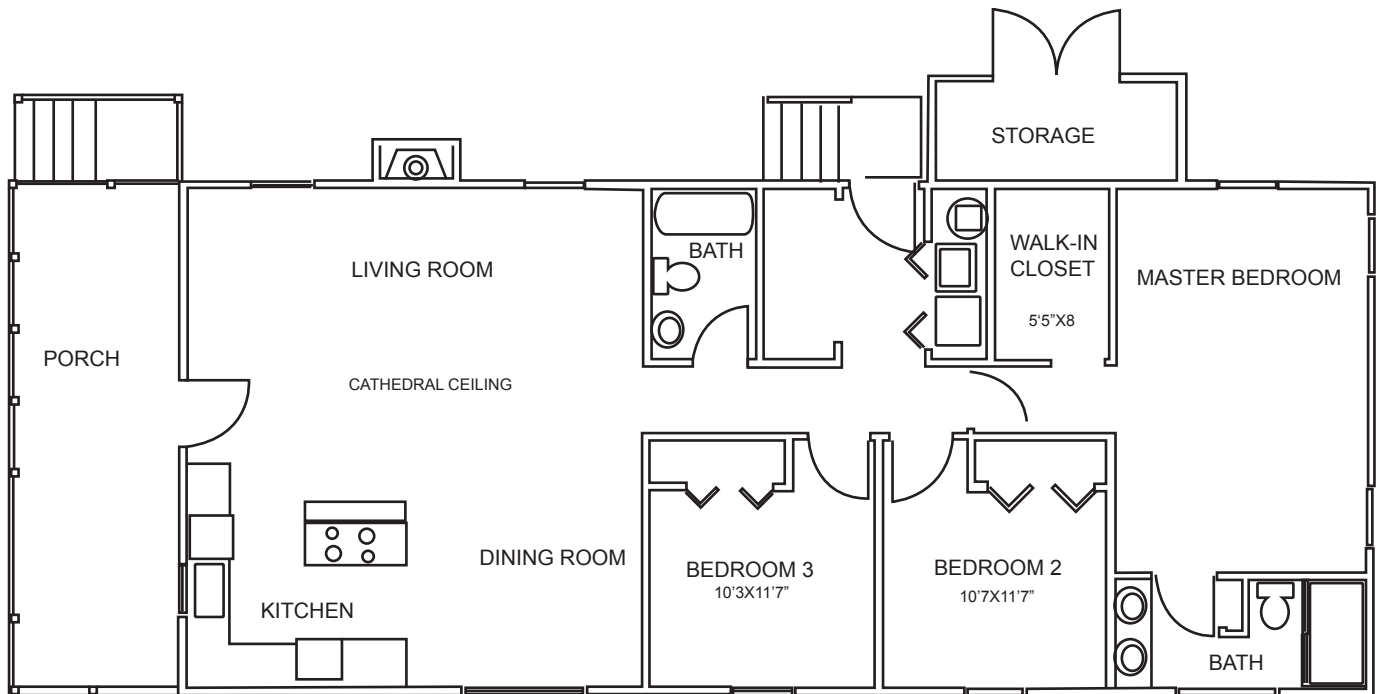

11718 Ocean Gateway, Ocean City, MD 21842 | Montego Bay's Premier Builder

CUSTOM HOME BUILDER

FRONT ELEVATION

THE DORCESTER MODEL

This 3 Bedroom 2 Bath rancher includes cathedral ceilings and a screened in porch. The open design is perfect for entertaining guests.

FLOOR PLAN

For Information Call ▶ 410.213.7721