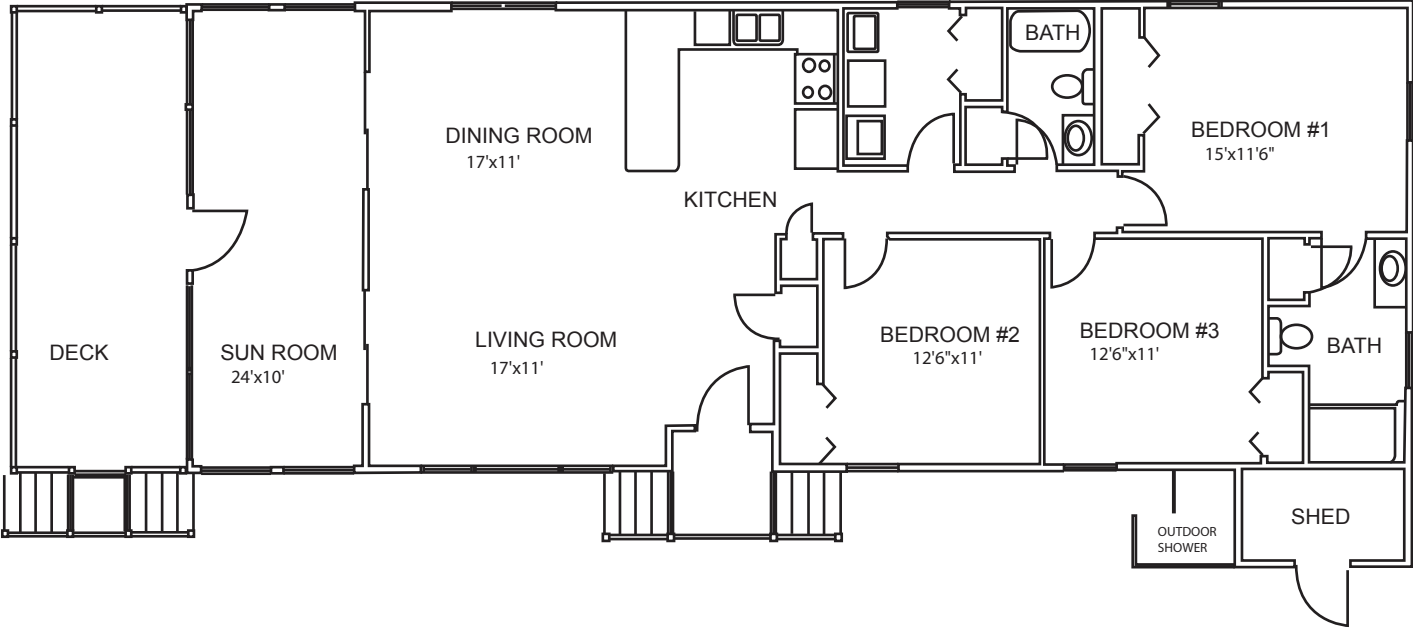

REAR ELEVATION

THE CHINCOTEAGUE
MODEL

This 3 Bedroom 2 Bath rancher includes a sunroom, deck, and an outdoor shower. Perfect after a long day at the beach. The airy design is great for guests.

FLOOR PLAN